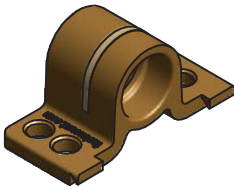

PC-RF1 Side Mount Female Screw Fix

INDUSTRY FIT:

SPECIFICATIONS:

STANDARD RANGE

The Fastmount® multi-award winning system has revolutionized the mounting of panels. Panels can easily be removed and refitted in any sequence time after time.

Ideal for applications that require side mounting, such as refit, cabinet construction or securing floor panels. This versatile screw-fixed clip works with all male clips from the standard range.

USE WITH:

MATERIAL:

Brown acetal copolymer

BENEFITS

- Side mounting
- Installation requires no special tools
- Screw fixed to frame
- Several mounting options
- Works with existing standard range Fastmount clips
- Allows for flexing and expansion of panel and support