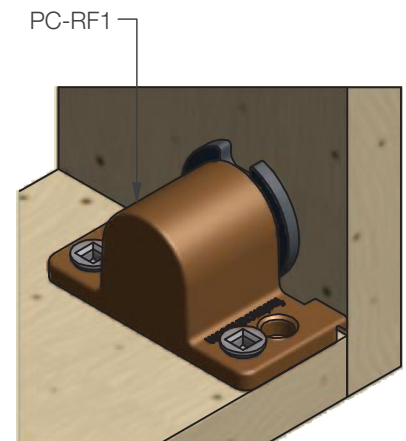

INSTALLATION: Partially exploded through section showing typical installation method

Corner detail at cabinet or shelf