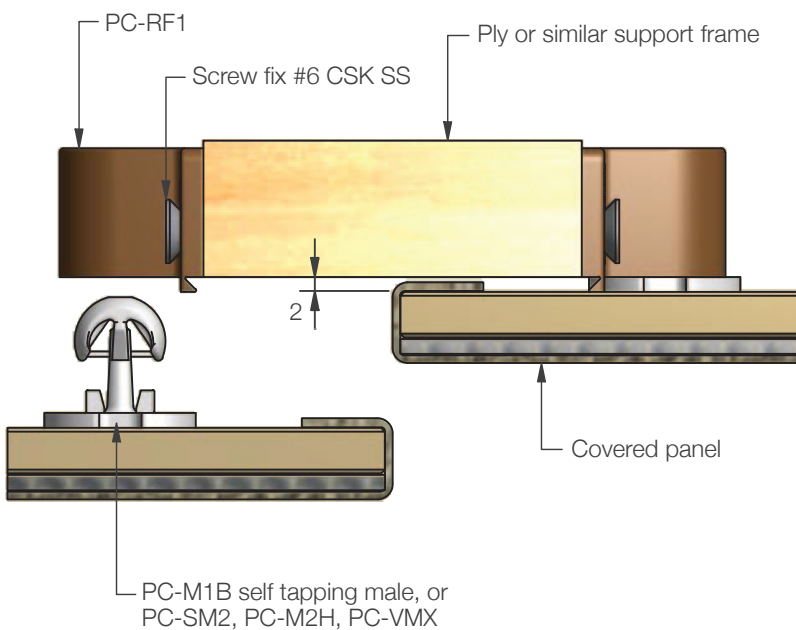

PC-RF1 Side Mount Female Screw Fix

INDUSTRY FIT:

SPECIFICATIONS:

STANDARD RANGE

The Fastmount® multi-award winning system has revolutionized the mounting of panels. Panels can easily be removed and refitted in any sequence time after time.

Ideal for applications that require side mounting, such as refit, cabinet construction or securing floor panels. This versatile screw-fixed clip works with all male clips from the standard range.

USE WITH:

MATERIAL:

Brown acetal copolymer

BENEFITS

- Side mounting
- Installation requires no special tools
- Screw fixed to frame
- Several mounting options
- Works with existing standard range Fastmount clips
- Allows for flexing and expansion of panel and support

MORE INFO:

Installation Guide IG_PC-RF1
Clip Layout Guide TD-02, 09, 12

INSTALLATION: Partially exploded through section showing typical installation method

Corner detail at cabinet or shelf